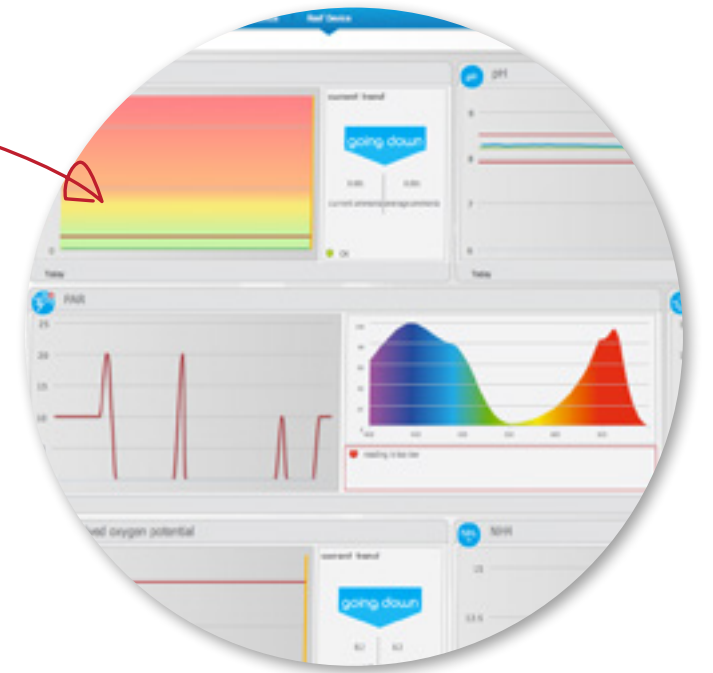

View up to date information any where in the world