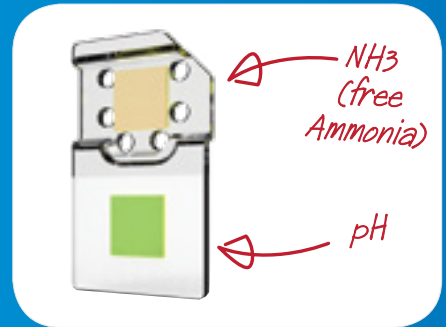

no more worried fish

save your fish

Monitors & Alerts

- Temperature in °C & °F
- Water Line
- NH3 Free Ammonia
- pH
- Light Level

Sensor Slide

No subscription is needed with seneye but if you want NH3 and pH you will simply need to replace the slide very 30 days.