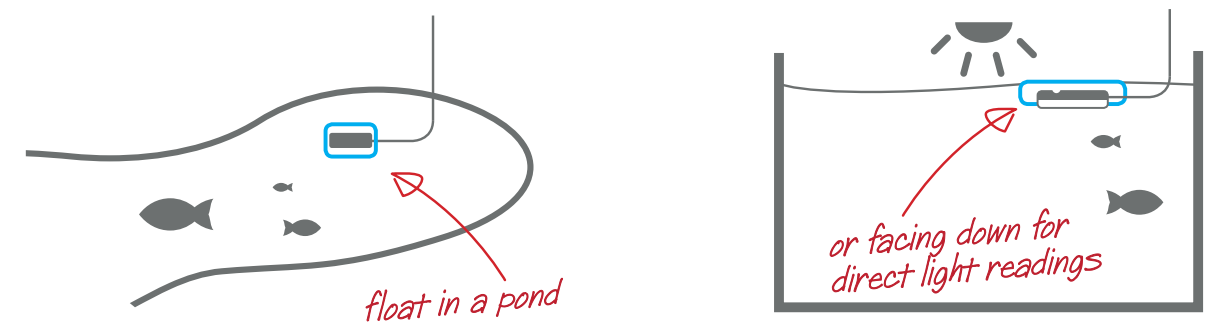

extend your seneye

seneye

FLOAT

perfect for top down viewing in aquariums or ponds

This seneye float ensures that your seneye device will float in a pond, aquarium or sump, meaning you can look down on the device to see local alert lights. Alternatively, when used in an aquarium, the seneye device can be positioned in the float with the light sensor facing upwards allowing for constant direct light readings to be performed. The seneye float can also be used in an aquarium sump if you don't wish to see the seneye in your top tank.

benefits of using an float

- Works with all seneye devices
- Great for ponds and sumps
- Ideal for direct continuous light readings
- Durable material for long outdoor life

Package includes:

- seneye float
- A6 size POS box