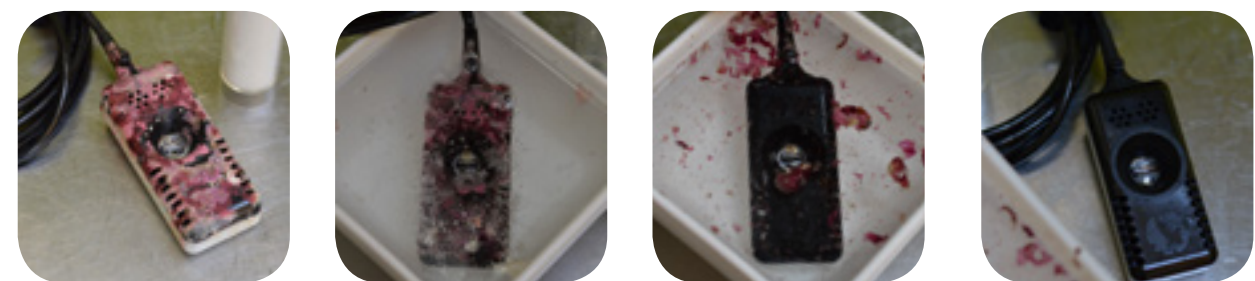

benefits of DRi waterproof connection box

- Saves you from electric shocks
- Protects valuable equipment from water
- IP55 rated
- Hides plugs and timers
- No complex rewiring
- Tidy and safe

 Keep your pets and family safe with this low cost solution.

Package includes:

- Main body with 5 cable entry points
- Lid with 360 degree seal
- Two detachable clips
- A5 size POS label

Safety
with no
rewiring

Language	Item code	Barcode
English	SEN000229	886455000785
Dutch	SEN000230	886455000792
German	SEN000231	886455000808
Italian	SEN000232	886455000815
Spanish	SEN000233	886455000822
French	SEN000234	886455000839

seneye CLEANER

dissolves away
hard algae

This seneye cleaner replenishes an old and tired looking device to make it look and work like new. It is capable of removing even the hardest coralline algae as well as the hard mineral cake that can build up on kits. Using it is easy; just empty the non toxic crystals provided into a glass of water and place the device into the mixture. You will instantly see the cleaning power take place. Once cleaning has taken place, a 1 to 2 hours process depending on build up, simply rinse off. Your equipment will then be completely sterile; great for moving tanks while preventing transfer of fish disease.