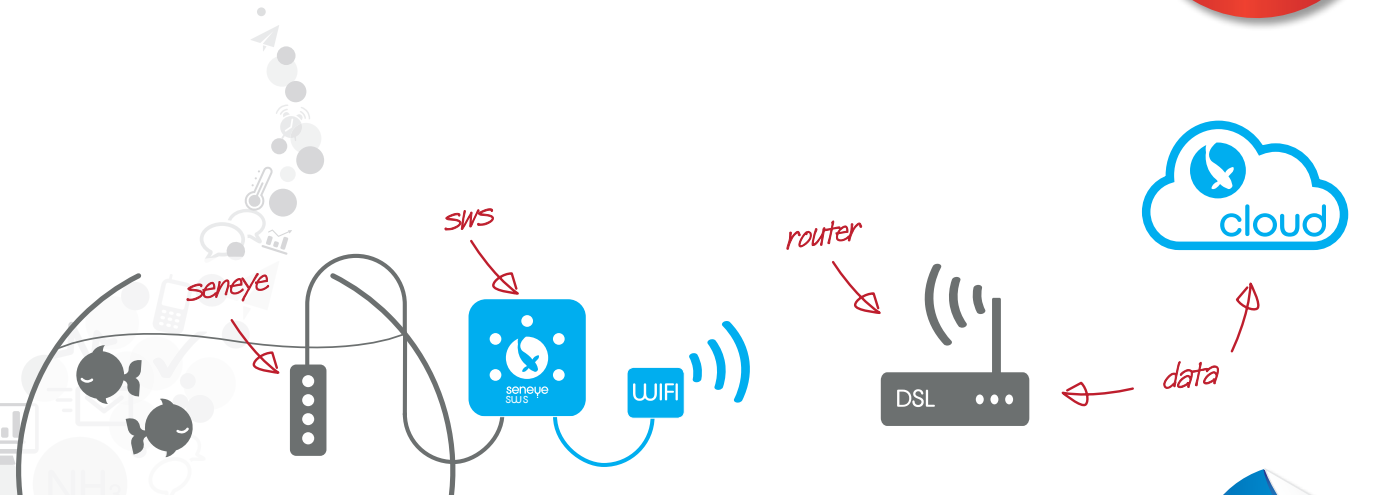

There are two SWS versions. Both have an Ethernet port and one also has a Wi-Fi module. Once connected to your wireless internet router. Monitoring commences immediately, and you can view the results anywhere in the world!

Web servers are also now available in packs with USB sensor devices. One is the seneye pond pack and the other is the seneye reef pack.

<p>features</p> <ul style="list-style-type: none"> ■ Reliable connection to the seneye cloud ■ Computer less operation ■ Plug and play ■ 4 x expansion ports ■ Ethernet and Wi-Fi models 	<p>benefits</p> <ul style="list-style-type: none"> ■ Less down time and faster reactions ■ Low power consumption ■ Simple set up ■ Ready for future add-ons ■ Wi-Fi modules has 100m range
--	--

- connects directly to the seneye cloud.
- Works with all HTML5 enabled web devices.

Package includes:

- seneye web server (SWS)
- power supply
- power cable 1 meter
- ethernet cable 1 meter
- Wi-Fi module (on Wi-Fi model)