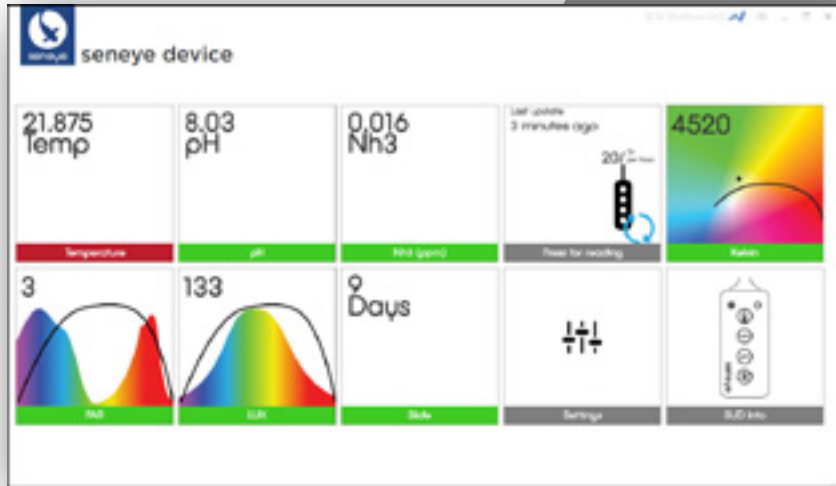

*Light is food to coral,
you need to know
this...*