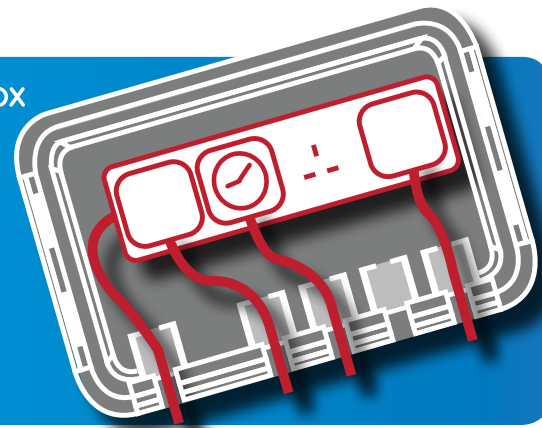

P.O.E. HUB
supplied by
seneye

one cable to
each node

Seneye P.O.E.
node can be upto
50 meters away

follow link for
full catalogue

A seneye network over a large site couldn't be easier and more reliable. The advantage of a node is that neither wifi or power is needed at the point of installation and they come already preconfigured! Installed by our engineers or by yourself; there is no excuse not to keep your fish safe.

<http://go.seneye.com/commercial>

seneye DRi

keep it
DRi
IP55

simply place in
container and
clip lid up

protect electronics from
water near your pond or
aquarium

The seneye DRi is ideal for keeping electrical connections and moisture sensitive equipment free from water damage. It is so simple to use just place your extension socket in the box, plug equipment in and place the lid on. Seneye DRi protects yourself and your livestock in those emergencies when a piece of equipment gives out and you need to get power to your tank. Simply place your extension socket in the box, plug equipment in and place the lid on!

benefits of DRi waterproof connection box

- Saves you from electric shocks
- Protects valuable equipment from water
- IP55 rated
- Hides plugs and timers
- No complex rewiring
- Tidy and safe

 Keep your pets and family safe with this low cost solution.