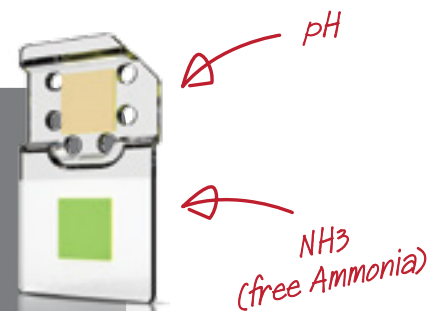

a seneye Wi-Fi module can be added later

*other countries available on request

seneye SLIDE

The only device to monitor free ammonia; the number 1 killer of fish!

- 1500 NH3 readings
 - 1500 pH readings
 - Alerts for NH3 and pH
 - Each slide lasts 30 days
- All other functions work without slide