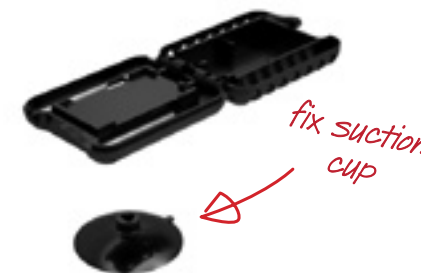

*fix suction
cup*

*clip dry
slide in*

*fix directly
in tank*

benefits of using a slide

- Slides wet faster
- Slides show more accurate values straight away
- Fit to the inside of tank via suction cup supplied
- Also floats so ideal for sumps
- Protects slide from light during wetting