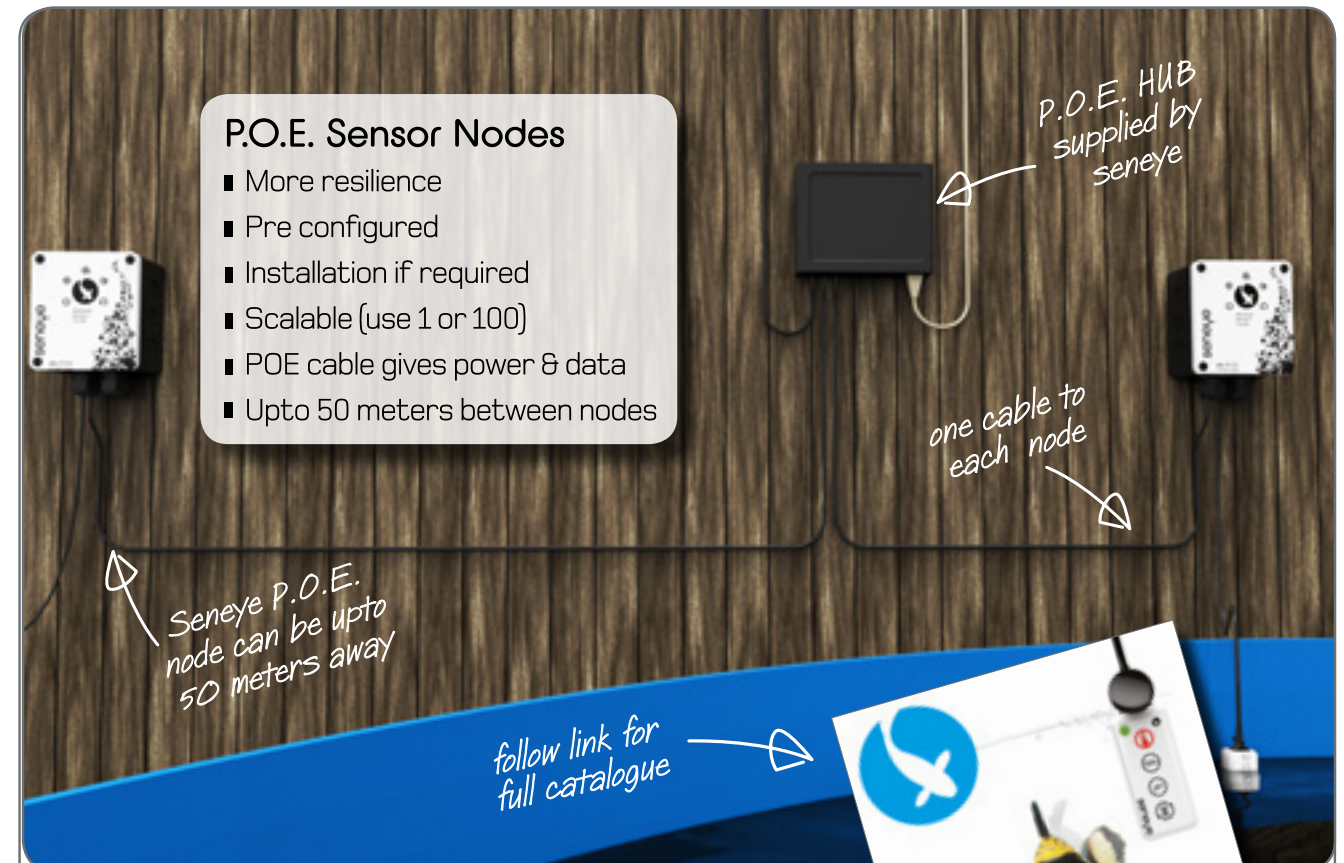

These packs include a USB sensor, slide, SWS and Wi-fi. The reef also includes the full light meter and the pond pack includes the float. It's presented in a seneye DRi box which means you can always be sure your electrics and SWS are both going to be kept dry.

Country	Item code	Barcode
Pond Pack English	SEN000297	886455001379
Reef Pack English	SEN000305	886455001454

pond & reef
packs

COMMERCIAL seneye NODE

new

all the features
of a SWS

Low voltage
Power Over
Ethernet
(P.O.E.)
System

Also ideal
for new pond
installs

Tough, tamper-proof
and waterproof

P.O.E. Sensor Nodes

- More resilience
- Pre configured
- Installation if required
- Scalable (use 1 or 100)
- POE cable gives power & data
- Upto 50 meters between nodes

P.O.E. HUB
supplied by
seneye

one cable to
each node

Seneye P.O.E.
node can be upto
50 meters away

follow link for
full catalogue

A seneye network over a large site couldn't be easier and more reliable. The advantage of a node is that neither wifi or power is needed at the point of installation and they come already preconfigured! Installed by our engineers or by yourself; there is no excuse not to keep your fish safe.