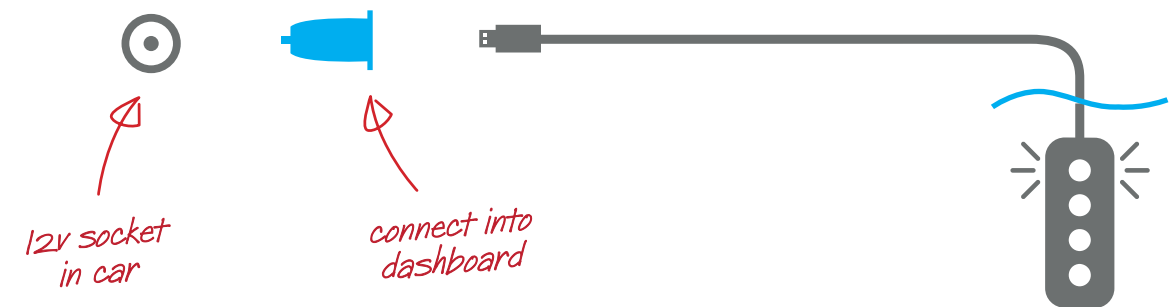

benefits of using car power

- Saves your investment in fish and coral
- Data is logged internally
- Device alerts when things go wrong
- Great for transporting large fish

Package includes:

- 1x car power adaptor
- A7 size POS box

Language	Item code	Barcode
English	SEN000227	886455000761
Dutch	SEN000268	886455001133
German	SEN000285	886455001300
French	SEN000286	886455001317
Spanish	SEN000287	886455001324
Italian	SEN000288	886455001331

sensing on the move