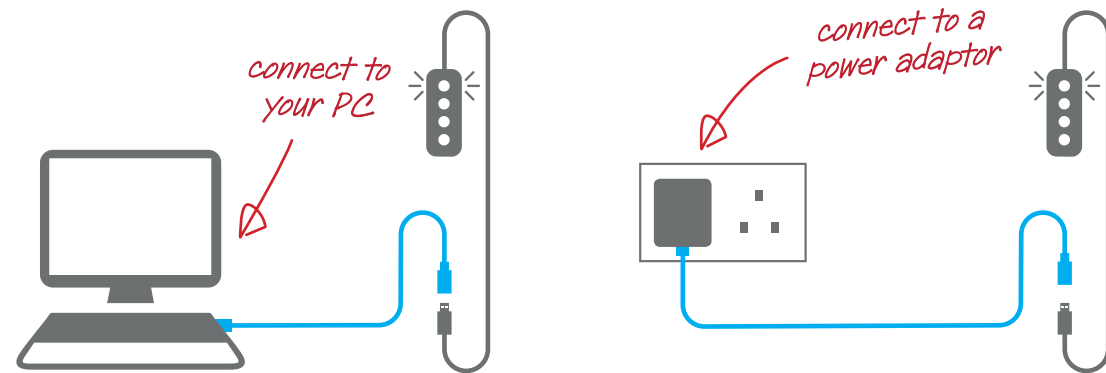

great for all
equipment

seneye

USB EXTENSION CABLE (2.5m)

ideal for indoor use

With this cable, you can connect your seneye device to your PC or power adaptor, up to 5m from your aquarium giving greater flexibility. Our quality cable is constructed to be 100% compliant with USB specifications and can also be used with any other USB device.